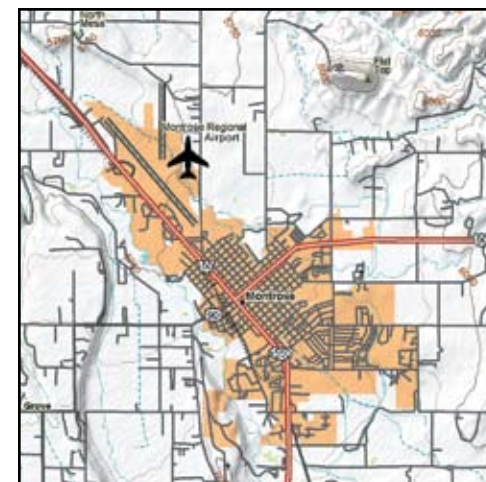

COMMUNITY

Lodging: www.visitmontrose.net/lodging 1-800-873-0244
www.montrosechamber.com/stay 1-800-923-5515
Dining: www.visitmontrose.net/dining 1-800-873-0244
www.montrosechamber.com/eat 1-800-923-5515
Recreation: Black Canyon of the Gunnison 10 miles E
Ridgway Recreation Lake 20 miles S
Curecanti Recreation Area 30 miles E
Blue Mesa Reservoir 30 miles E
Skiing, Golfing, Fishing Hunting Nearby

LATITUDE	LONGITUDE	ELEVATION
N38°30.59'	W107°53.66'	5759' MSL

Navigation

VOR	GPS	ILS
117.1 (MTJ)	YES	11.3 (LOC/DME)

Runway Data

Runway	Length	Width	Surface	Lights	VGSI	App Lgts
17/35	10,000'	150'	ASPH	HIRL	P4L/P4L	MALSR/REIL
13/31	7500'	100'	ASPH	MIRL	V4L/V4L	REIL

Communications

CTAF/UNICOM	Lights	Weather	ATIS	APP/DEP	Tower	Ground	RCO
122.8	122.8	ASOS 135.225 970-249-1534	--	125.35	--	--	122.65

REMARKS

- For further information about recreation, dining, and recreation, please contact the Montrose Chamber of Commerce at 800-923-5515.