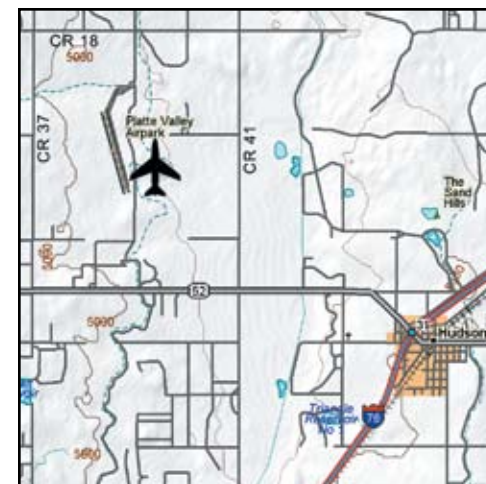

CONTACT INFORMATION

Manager: MARILYN TAYLOR
Airport Phone: 303-536-0380
After Hours Phone: 303-536-0380

SERVICES

Airframe:	NONE	Bottle Oxygen:	NONE
Power Plant:	NONE	Bulk Oxygen:	NONE
TSNT Storage:	HANGAR, TIEDOWN	Fuel:	100LL, MOGAS
Transportation:	NONE		
Other Services:	Instruction, Aircraft Rental		

COMMUNITY

Lodging:	KC's Royal Coach Motel Motel 6	303-857-2733 303-857-6595
Dining:	Vending Machines Pepperpod Restaurant Branding Iron	on airport 5 miles SE 10 miles SW
Recreation:	Camping allowed on airport. Colorado International Aviation Museum	

REMARKS

- Phone available in office.
- Dirt TWY soft when wet.
- Computerized weather/planning in terminal.
- Self service 24-hour credit card fuel

© 2002 DeLorme (www.delorme.com) Topo USA®

LATITUDE	LONGITUDE	ELEVATION
N40°06.00'	W104 °42.06'	4965' MSL