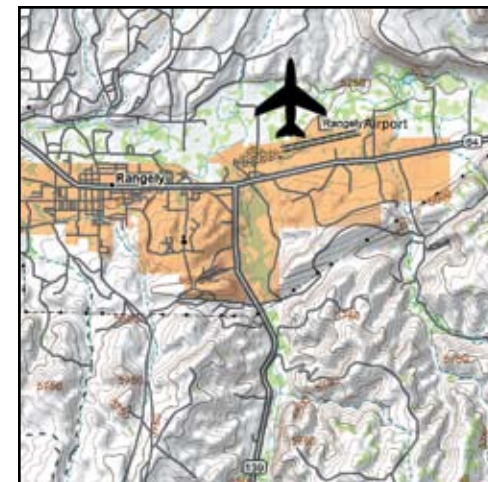

**LATITUDE**

N40°05.64'

LONGITUDE

W108°45.78'

ELEVATION

5275' MSL

Navigation**VOR**

115.2 (MEEKER)

GPS

NO

ILS

NO

Runway Data

Runway	Length	Width	Surface	Lights	VGSI	App Lgts
6/24	6408'	75'	ASPH	MIRL	P2L-6	NONE

Communications

CTAF/UNICOM	Lights	Weather	ATIS	APP/DEP	Tower	Ground	RCO
122.8	--	--	--	--	--	--	122.65

COMMUNITY

Lodging: Adora Inn 970-675-2607
Budget Host 970-675-8461
Blue Mountain Inn & Suites 970-243-3005

Dining: Restaurants located in Rangely 2 miles W

Recreation: Colorado NW Community College 2 miles W
Dinosaur National Monument 55 miles N
Recreation Center Nearby

REMARKS

- RWY 6 right traffic.
- Beacon located on hill SW of airport.
- Deer on and in vicinity of airport.
- Flashing hazard lights outline hills to E and S.
- Intensive flight training in area.
- RWY 6 displaced 300'.