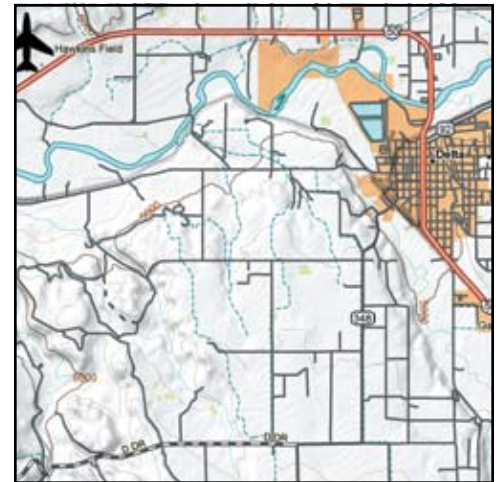

REMARKS

-Residential Airpark.

© 2002 DeLorme (www.delorme.com) Topo USA®